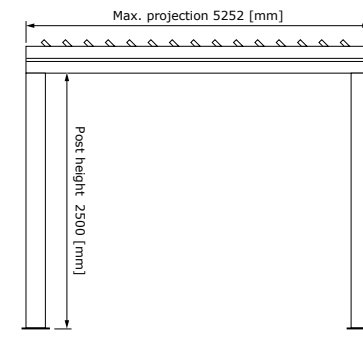

الأحجام

Type	V870 - Arezzo	V875 - Belluno	V880 - Rapallo
Max. width [mm]	4500	4250	4000
Max. width linked [mm]	No maximum with when linking	No maximum with when linking	Linking not possible
Max. projection [mm]	6000	6000	5252
Slats fully openable	-	-	✓
Max. tilt of slats	145°	-	90°
Lighting option	LED strip around (integrated)	LED strip around (integrated)	LED strip around (mounted)
[Overhang [mm]	1200 - 350	-	-