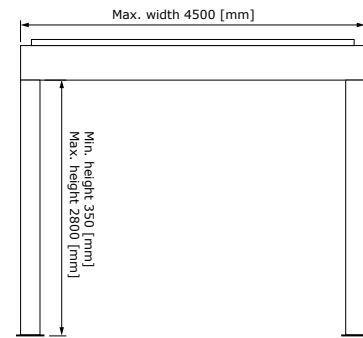

الأحجام

Type	V870 - Arezzo	V875 - Belluno	V880 - Rapallo
Max. width [mm]	4500	4250	4000
Max. width linked [mm]	No maximum with when linking	No maximum with when linking	Linking not possible
Max. projection [mm]	6000	6000	5252
Slats fully openable	-	-	✓
Max. tilt of slats	145°	-	90°
Lighting option	LED strip around (integrated)	LED strip around (integrated)	LED strip around (mounted)
[Overhang [mm]	1200 - 350	-	-