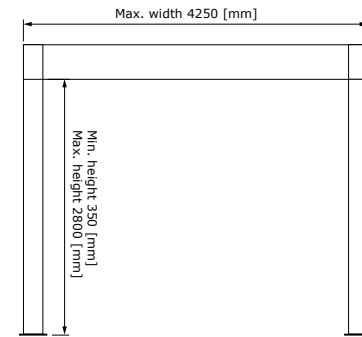

الأحجام

Type	V870 - Arezzo	V875 - Belluno	V880 - Rapallo
Max. width [mm]	4500	4250	4000
Max. width linked [mm]	No maximum with when linking	No maximum with when linking	Linking not possible
Max. projection [mm]	6000	6000	5252
Slats fully openable	-	-	✓
Max. tilt of slats	145°	-	90°
Lighting option	LED strip around (integrated)	LED strip around (integrated)	LED strip around (mounted)
[Overhang [mm]	1200 - 350	-	-