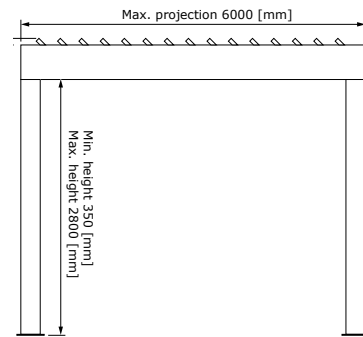

الأحجام

Type	V870 - Arezzo	V875 - Belluno	V880 - Rapallo
Max. width [mm]	4500	4250	4000
Max. width linked [mm]	No maximum with when linking	No maximum with when linking	Linking not possible
Max. projection [mm]	6000	6000	5252
Slats fully openable	-	-	✓
Max. tilt of slats	145°	-	90°
Lighting option	LED strip around (integrated)	LED strip around (integrated)	LED strip around (mounted)
[Overhang [mm]	1200 - 350	-	-