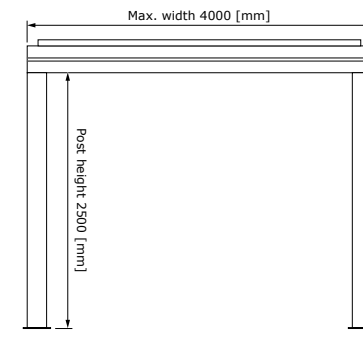

الأحجام

Type	V870 - Arezzo	V875 - Belluno	V880 - Rapallo
Max. width [mm]	4500	4250	4000
Max. width linked [mm]	No maximum with when linking	No maximum with when linking	Linking not possible
Max. projection [mm]	6000	6000	5252
Slats fully openable	-	-	✓
Max. tilt of slats	145°	-	90°
Lighting option	LED strip around (integrated)	LED strip around (integrated)	LED strip around (mounted)
[Overhang [mm]	1200 - 350	-	-