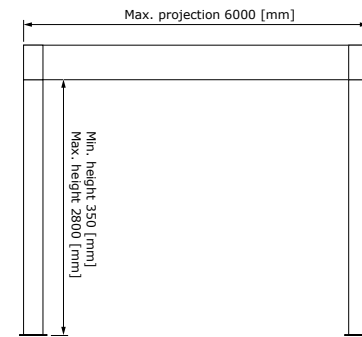

الأحجام

Type	V870 - Arezzo	V875 - Belluno	V880 - Rapallo
Max. width [mm]	4500	4250	4000
Max. width linked [mm]	No maximum with when linking	No maximum with when linking	Linking not possible
Max. projection [mm]	6000	6000	5252
Slats fully openable	-	-	✓
Max. tilt of slats	145°	-	90°
Lighting option	LED strip around (integrated)	LED strip around (integrated)	LED strip around (mounted)
[Overhang [mm]	1200 - 350	-	-