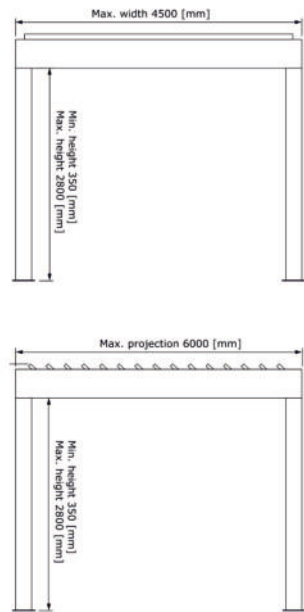

# الأحجام

Type	V870 - Arezzo	V875 - Belluno	V880 - Rapallo
Max. width [mm]	4500	4250	4000
Max. width linked [mm]	No maximum with when linking	No maximum with when linking	Linking not possible
Max. projection [mm]	6000	6000	5252
Slats fully openable	-	-	✓
Max. tilt of slats	145°	-	90°
Lighting option	LED strip around (integrated)	LED strip around (integrated)	LED strip around (mounted)
Overhang [mm]	350 - 1200	-	-