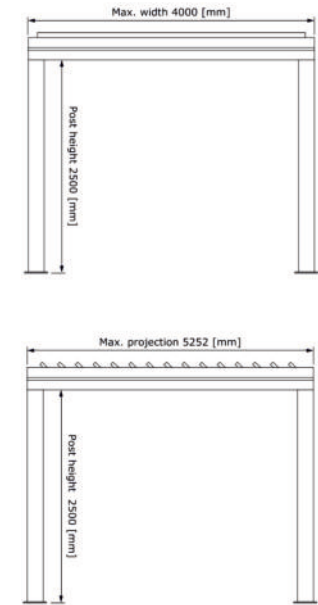

# الأحجام

Type	V870 - Arezzo	V875 - Belluno	V880 - Rapallo
Max. width [mm]	4500	4250	4000
Max. width linked [mm]	No maximum with when linking	No maximum with when linking	Linking not possible
Max. projection [mm]	6000	6000	5252
Slats fully openable	-	-	✓
Max. tilt of slats	145°	-	90°
Lighting option	LED strip around (integrated)	LED strip around (integrated)	LED strip around (mounted)
Overhang [mm]	350 - 1200	-	-