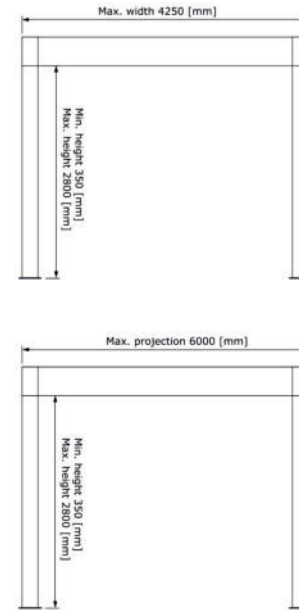

# الأحجام

Type	V870 - Arezzo	V875 - Belluno	V880 - Rapallo
Max. width [mm]	4500	4250	4000
Max. width linked [mm]	No maximum with when linking	No maximum with when linking	Linking not possible
Max. projection [mm]	6000	6000	5252
Slats fully openable	-	-	✓
Max. tilt of slats	145°	-	90°
Lighting option	LED strip around (integrated)	LED strip around (integrated)	LED strip around (mounted)
Overhang [mm]	350 - 1200	-	-