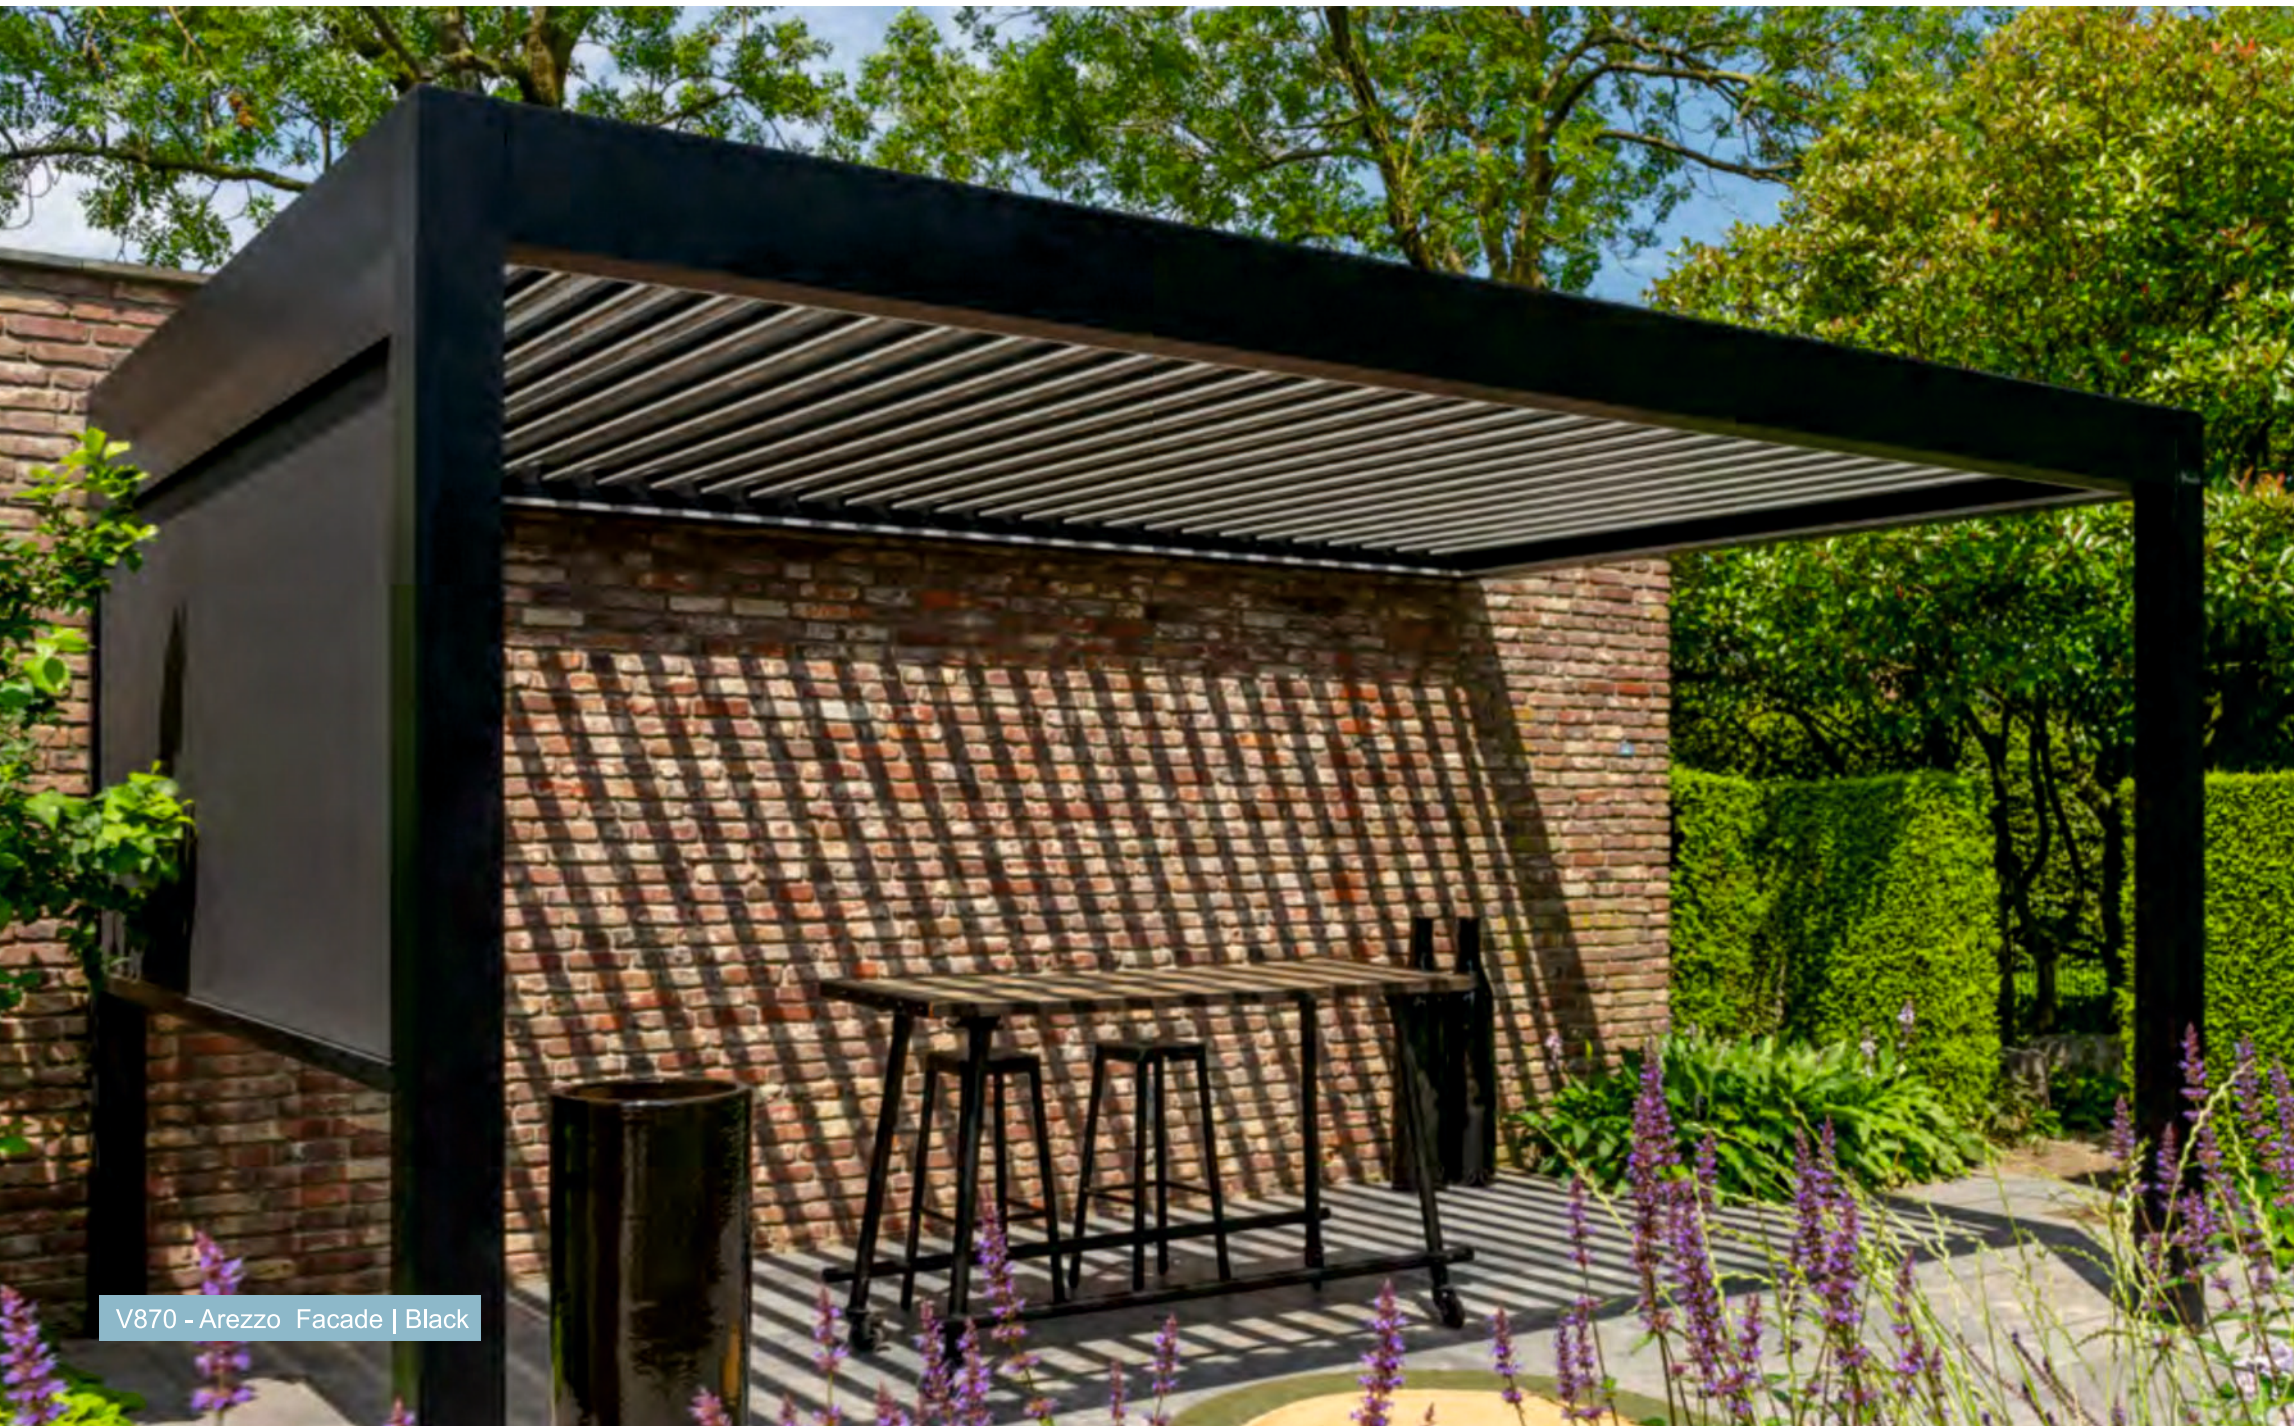

REGULATE SHADE

A louvered roof gives you the feeling of being in your garden with the same comfort as inside your home. You determine the amount of shade and sunlight that you let in by tilting the slats or sliding them open. For a south-facing terrace, preferably place the slats parallel to the facade of your home. In this way the amount of sunlight that comes in is the best controllable. Do you have a north-facing terrace? Then it is smart to place the slats perpendicular to the wall. The incidence of light can then best be regulated from the east or west. With the slats completely closed, you can create a splash-proof roof.

V870 - Arezzo Facade | Black

SNOW LOAD AND WIND PRESSURE

Safety is important both in and around the house. Therefore, louvered roof Arezzo has earned the CE mark CE NEN-EN 1991. This shows that the louvered roof with maximum dimensions of 6000 x 4500 mm in the Netherlands meets the European safety requirements for snow load and wind pressure according to CE NENEN 1991.

INSTALLATION TYPES

FREESTANDING

With a freestanding installation, the louvered roof is equipped with four or six posts depending on the dimensions. The roof can be placed anywhere in your garden. To ensure that the water is drained properly, drainage is prepared in two or more stands.