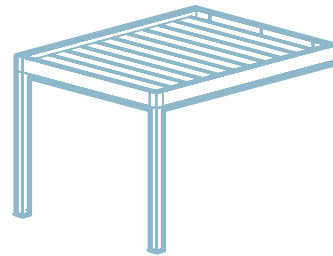

INSTALLATION TYPES

FREESTANDING

With a freestanding installation, the louvered roof is equipped with four or six posts depending on the dimensions. The roof can be placed anywhere in your garden. To ensure that the water is drained properly, drainage is prepared in two or more stands.