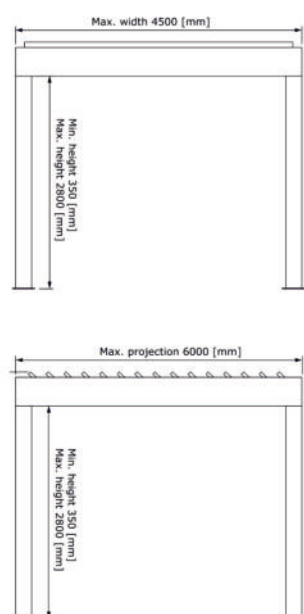

SIZES

Type	V870 - Arezzo	V875 - Belluno	V880 - Rapallo
Max. width [mm]	4500	4250	4000
Max. width linked [mm]	No maximum with when linking	No maximum with when linking	Linking not possible
Max. projection [mm]	6000	6000	5252
Slats fully openable	-	-	✓
Max. tilt of slats	145°	-	90°
Lighting option	LED strip around (integrated)	LED strip around (integrated)	LED strip around (mounted)
Overhang [mm]	350 - 1200	-	-