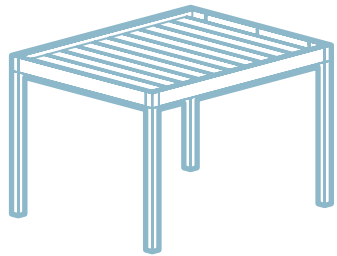

INSTALLATION TYPES

FREESTANDING

With a freestanding installation, the louvered roof is equipped with four or six posts depending on the dimensions. The roof can be placed anywhere in your garden. To ensure that the water is drained properly, drainage is prepared in two or more stands.