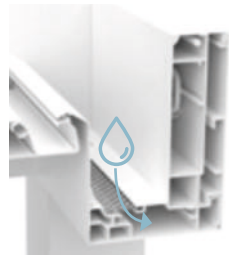

FACADE INSTALLATION

If you choose for facade installation, the louvered roof is placed with one side against the facade. Due to the mounting on the facade, no posts are placed on this side. For facade installation, drainage is also prepared in all posts, so that the water is drained properly.

INTEGRATION OR BUILD UP

The louvered roof can also be placed on an already existing construction. If you choose for the integration / build up installation type, the louvered roof will be executed without posts.

PRODUCT CHARACTERISTICS

V870 - Arezzo

1

TILTING SLATS

The slats can be tilted to no less than 145 degrees. The slats tilt with an extremely quiet motor and form a splash-proof roof when closed.

2

STRONG WATER MANAGEMENT

The enlarged gutters and the drain diameter ensure strong water management. In addition, the side covers of the slats ensure that no water can splash inside.

3

SCREWLESS DESIGN

Thanks to the way of installment, no screws are visible on the outside of the louvered roof. The control of the louvered roof is completely concealed in the beam as well, this means that no unsightly control strip protrudes above the louvered roof.