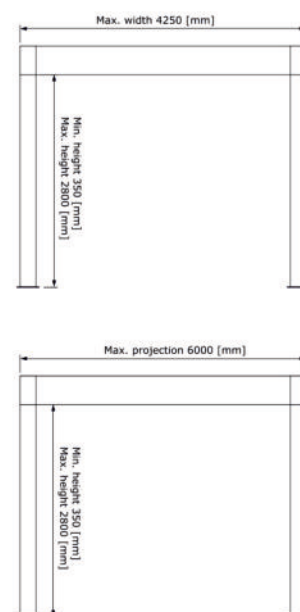

SIZES

Type	V870 - Arezzo	V875 - Belluno	V880 - Rapallo
Max. width [mm]	4500	4250	4000
Max. width linked [mm]	No maximum with when linking	No maximum with when linking	Linking not possible
Max. projection [mm]	6000	6000	5252
Slats fully openable	-	-	✓
Max. tilt of slats	145°	-	90°
Lighting option	LED strip around (integrated)	LED strip around (integrated)	LED strip around (mounted)
Overhang [mm]	350 - 1200	-	-