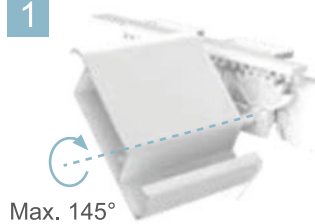

PRODUCT CHARACTERISTICS

V870 - Arezzo

1

TILTING SLATS

The slats can be tilted to no less than 145 degrees. The slats tilt with an extremely quiet motor and form a splash-proof roof when closed.

2