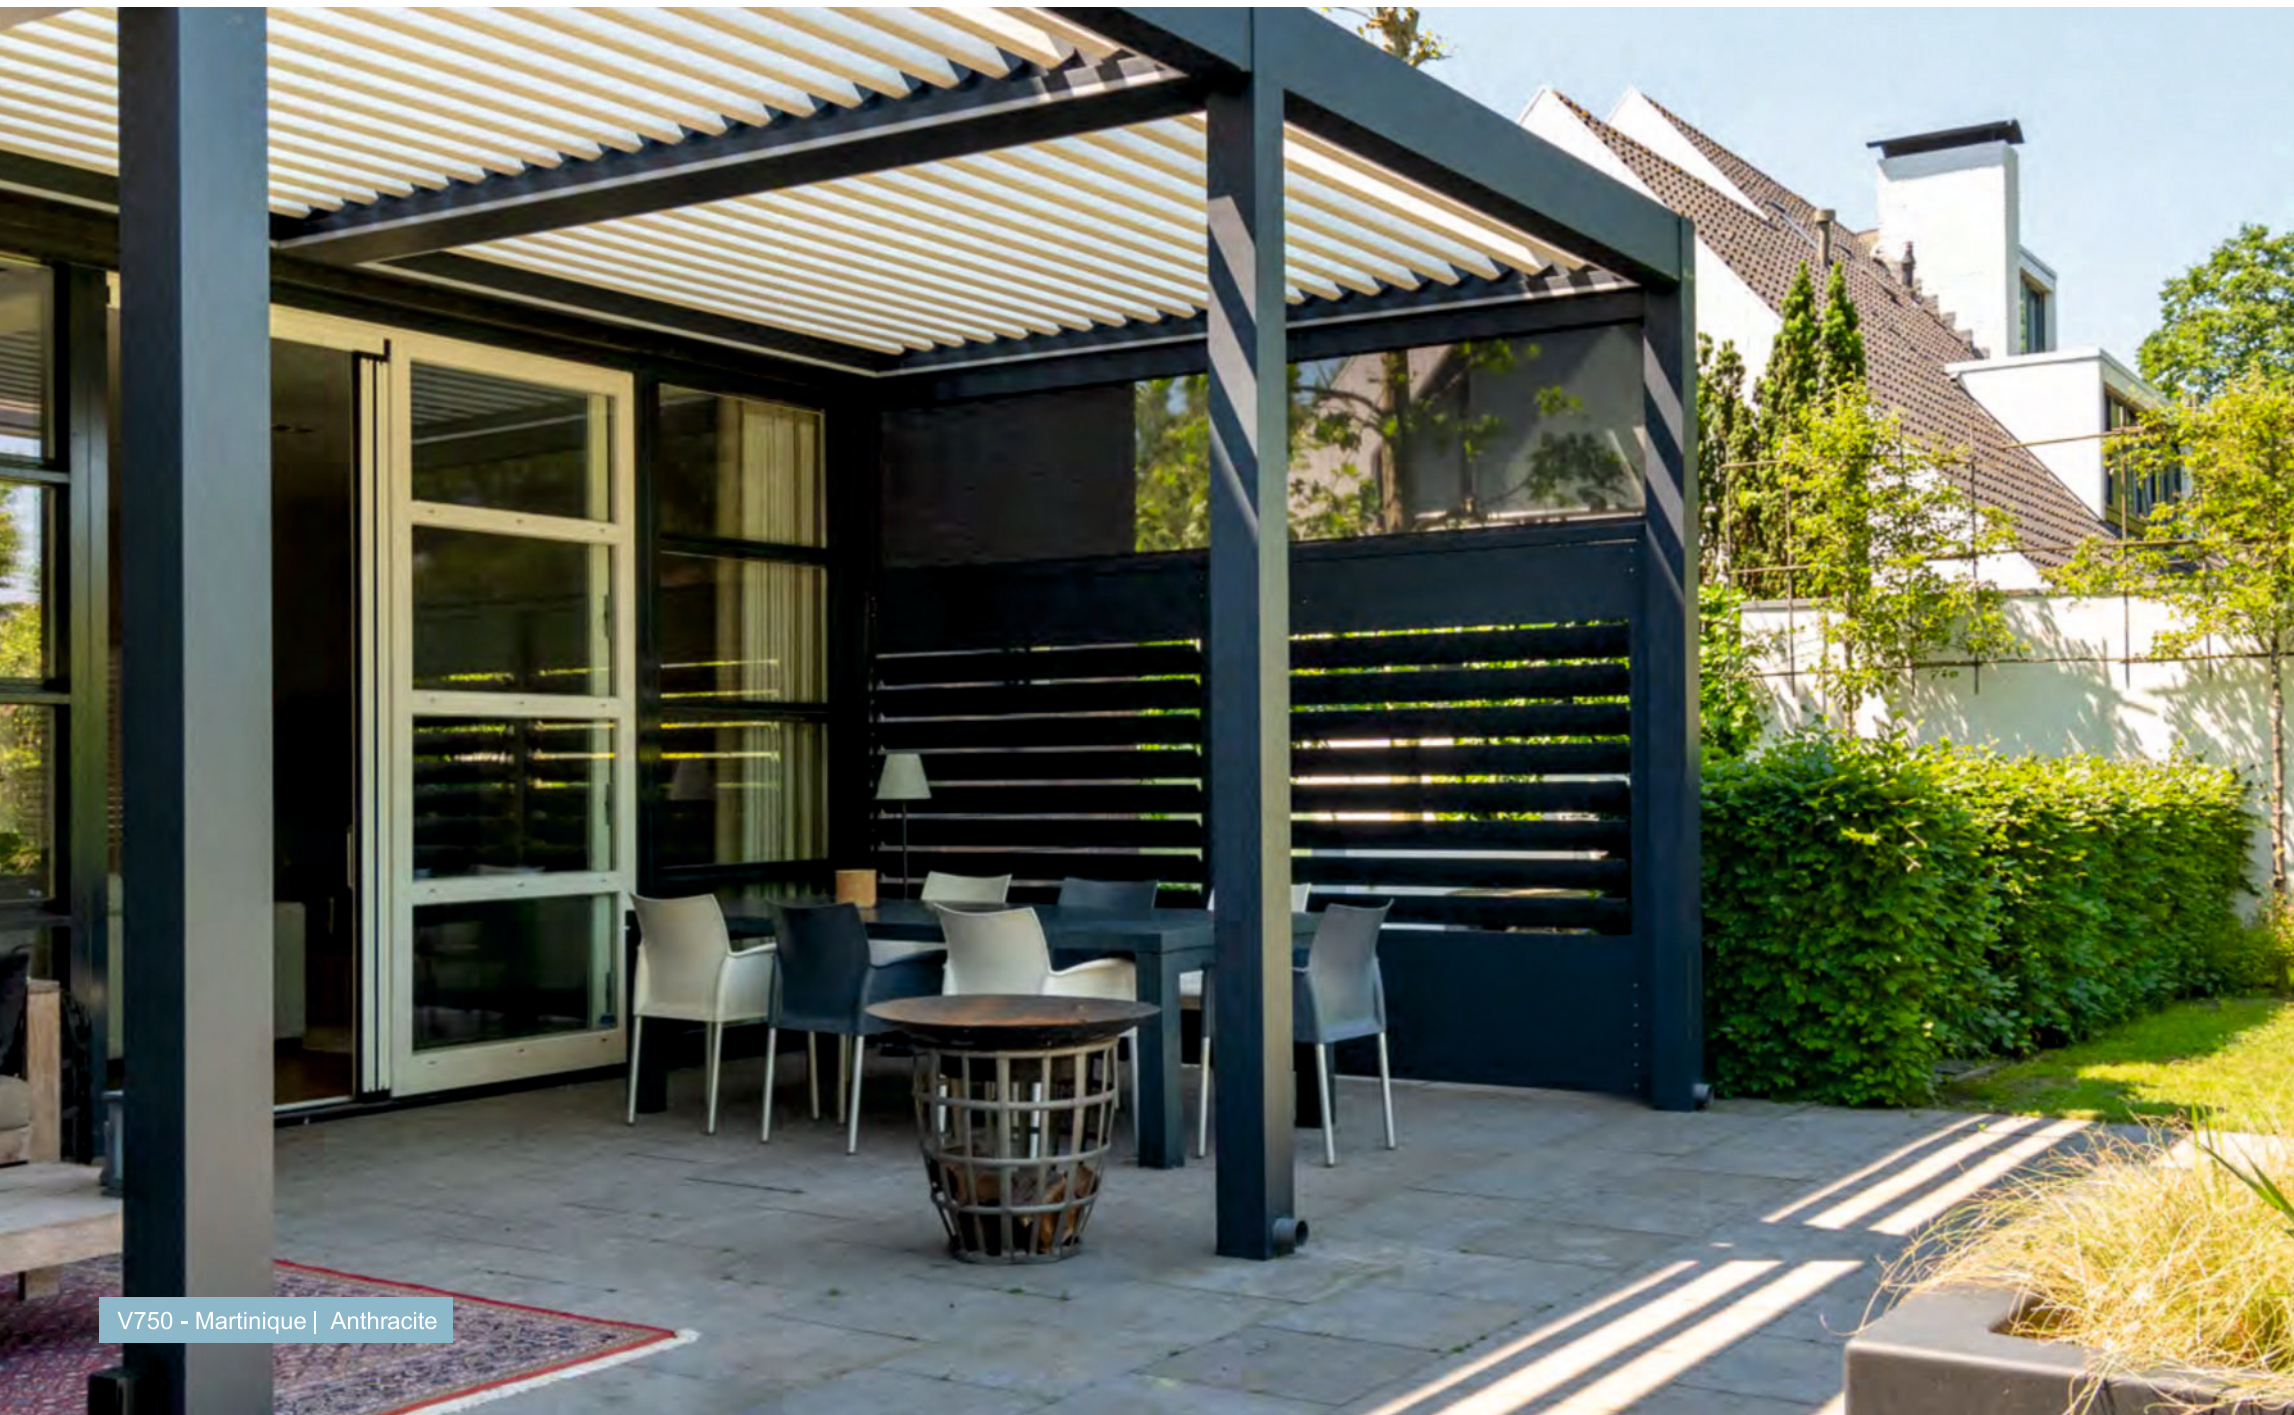

INSTALLATION TYPES

FREESTANDING

With a freestanding installation, the louvered roof is equipped with four or six posts depending on the dimensions. The roof can be placed anywhere in your garden. To ensure that the water is drained properly, drainage is prepared in two or more stands.

EXPANSION OPTIONS

If you spend most of your time outside, then a louvered roof should not be missing on your terrace or in your garden. Are you looking for the ultimate outdoor experience? Louvered roofs can in many cases be expanded with:

V755 - Nova

The Nova consists of a smoothly running sliding frame, equipped with wooden or aluminium lamellae. The slanted position of the lamellae means the sliding frame can offer protection against sunlight and wind. The frame also makes sure the view from outside is obstructed, which means the sliding frame is ultimately suitable for creating privacy on a terrace.

* Our profile colours are even more beautiful in real life! For this reason, always ask DEFRA SHADES for a colour swatch.

V870 - Arezzo | Freestanding | White

V750 - Martinique

Fence V750 - Martinique is not only effective as a partition for a garden or terrace. Even under a slatted roof, this aluminium fence provides the desired shelter. The tilting slats create an attractive look and allow you to provide your terrace with natural ventilation. With slat roofs and fences, you can create an attractive and shady spot in any garden.