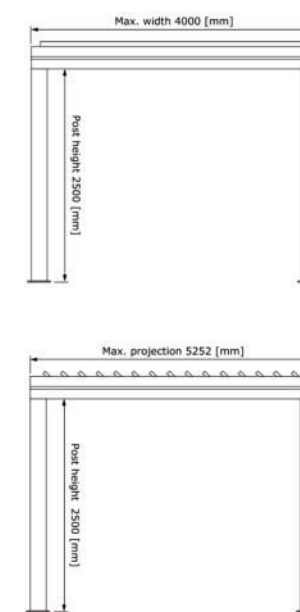

SIZES

Type	V870 - Arezzo	V875 - Belluno	V880 - Rapallo
Max. width [mm]	4500	4250	4000
Max. width linked [mm]	No maximum with when linking	No maximum with when linking	Linking not possible
Max. projection [mm]	6000	6000	5252
Slats fully openable	-	-	✓
Max. tilt of slats	145°	-	90°
Lighting option	LED strip around (integrated)	LED strip around (integrated)	LED strip around (mounted)
Overhang [mm]	350 - 1200	-	-