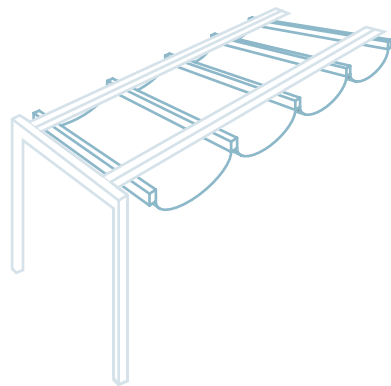

V650 - Tallinn

Do you attach a great deal of value to what your conservatory awning looks like? The Tallinn is a so-called slatted blind, as the fabric is arranged underneath the awning with attractively draped slats. This will allow you to ward off the sunlight, whilst at the same time also giving your terrace a great twist. The Tallinn is made with fabric from the screen fabric collection.