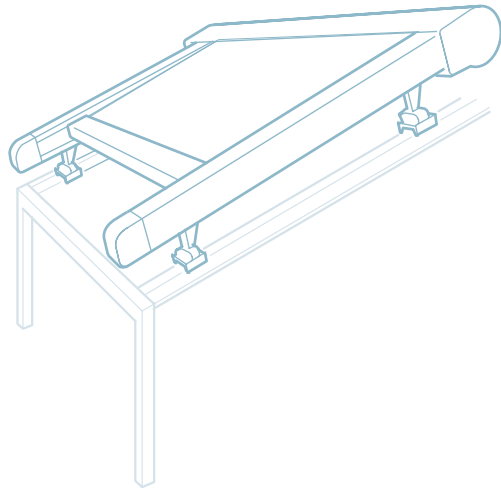

## V610 - Oslo

The Oslo conservatory awning functions like a blind at the top of your awning. This wards off light and heat before it actually reaches your patio awning. The Oslo can cover an incredible width and is therefore suitable for virtually any type of awning.