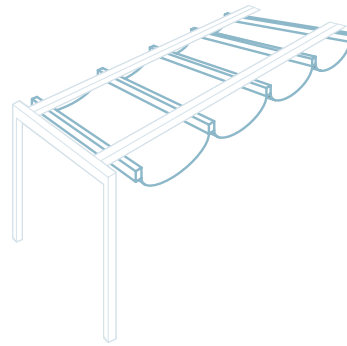

V642 - Tumba

Top / On supports

6000

5000

25

-

-

-

Standard

Retro Colors

V650 - Tallinn

Bottom / Slats

4000

5000

14

Standard

-

-

-

Metro/ Vitro Colors