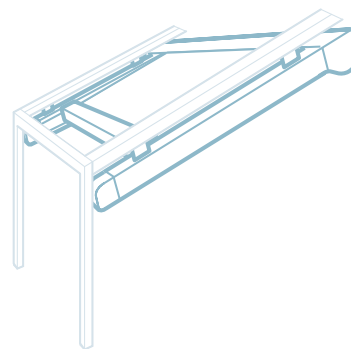

DIMENSIONS

Model	V610 - Oslo	V612 - Hamar	V640 - Odense
Mounting type	Top	Bottom	Top / On supports
Max. width [mm]	10000	6000	6000
Max. drop [mm]	5000	4500	5000
Max. surface area [m²]	50	27	30
Manually operated	-	-	-
%F?=NLC= QCNB ; ER?> MQCN=B	Optional	Optional	Optional
Electric, radio-controlled	Optional	Optional	Optional
Electric, smart home proof	Standard	Standard	Standard
Fabric	Trend / Urban Colors	Trend / Urban Colors	Trend / Urban Colors

Please note: the maximum dimensions cannot always be combined, ask your Verano® partner about the options.