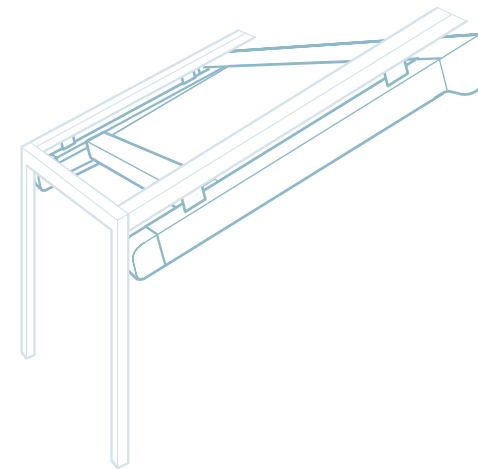

V612 - Hamar

The Hamar conservatory awning is mounted underneath your patio awning. An important advantage is that the fabric is optimally protected against weather influences. You can instantly create a fantastic ambiance on your terrace with the right colour fabric.